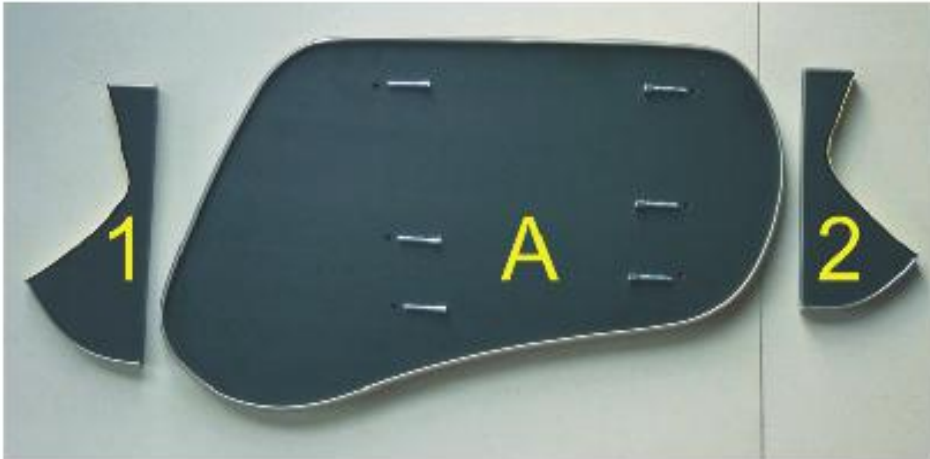

DAF 95/105 side table

a) Screw the details 1 and 2 to the detail A.

DAF 95/105 side shelf pickup:

- 1) Wash the panel with the spirit liquid;
- 2) Put the shelf on the panel;
- 3) Mark with pencil shelf sides on the panel;
- 4) Remove the shelf and stick up the sticky strip on the panel;
- 5) Put the shelf on the panel.