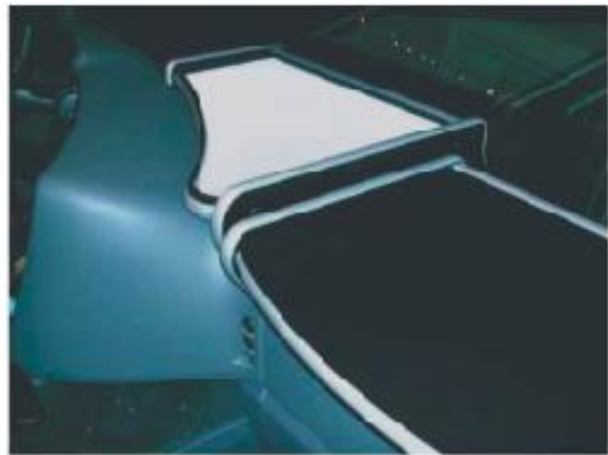

# Scania R serie side shelf

Scania R serie shelf pickup:

- 1)Screw the detail 3 to the detail A;
- 2)Screw the details 1 and 2 to the detail A.

Scania R serie shelf instaliation:

- 1)Wash the panel with the spirit liquid;
- 2)Put the shelf on the panel;
- 3)Mark with pencil shelf sides on the panel;
- 4)Remove the shelf and stick up the sticky stip on the panel;
- 5)Put the shelf on the panel;