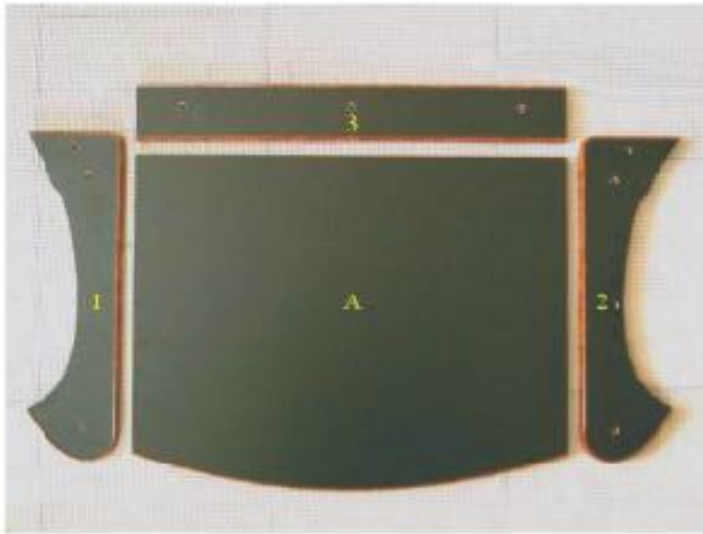

# Scania R serie side shelf

Scania R serie shelf pickup:

- 1)Screw the detail 3 to the detail A;
- 2)Screw the details 1 and 2 to the detail A.

Scania R serie shelf instaliation:

- 1)Wash the panel with the spirit liquid;
- 2)Put the shelf on the panel;
- 3)Mark with pencil shelf sides on the panel;
- 4)Remove the shelf and stick up the sticky stip on the panel;
- 5)Put the shelf on the panel;