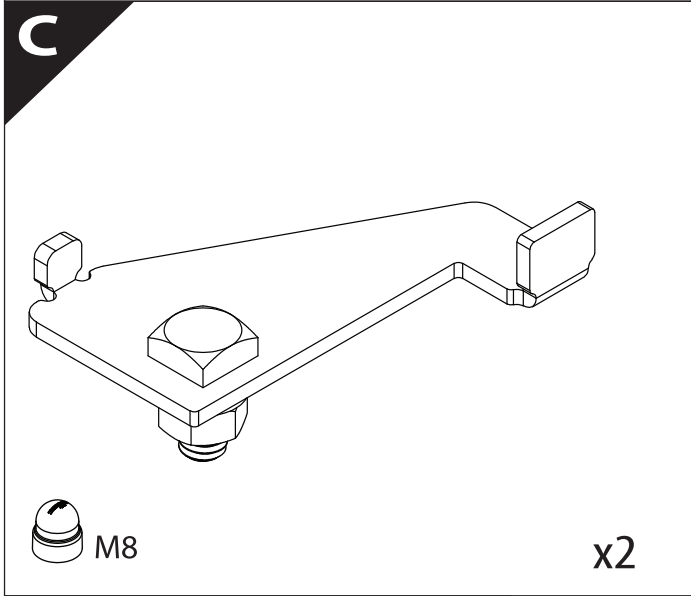

Tessera Roll+

Basic Version + ⚙️ S-KIT

Installation Manual

PART NUMBER(S)	Model Year
TESS 140411 ROLL+S-KIT	ISUZU DMAX 2021+ OEM ROLL BAR
Cab(s)	Installation Time / Weight
Double Cab	40-60 minutes / 53-57 kg