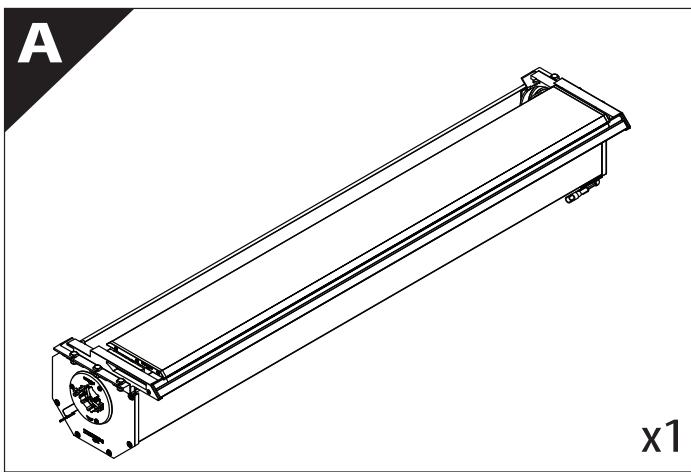

Tessera Roll+

Basic Version + ⚙️ S-KIT

Installation Manual

PART NUMBER(S)	Model Year
TESS 140411 ROLL+S-KIT	ISUZU DMAX 2021+ OEM ROLL BAR
Cab(s)	Installation Time / Weight
Double Cab	40-60 minutes / 53-57 kg