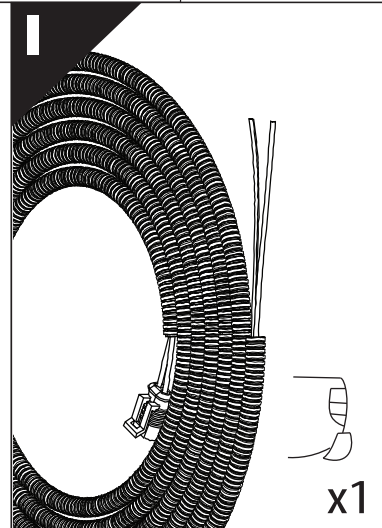

Tessera Roll+

Basic Version + ⚙️ S-KIT

Installation Manual

PART NUMBER(S)	Model Year
TESS 140411 ROLL+S-KIT	ISUZU DMAX 2021+ OEM ROLL BAR
Cab(s)	Installation Time / Weight
Double Cab	40-60 minutes / 53-57 kg