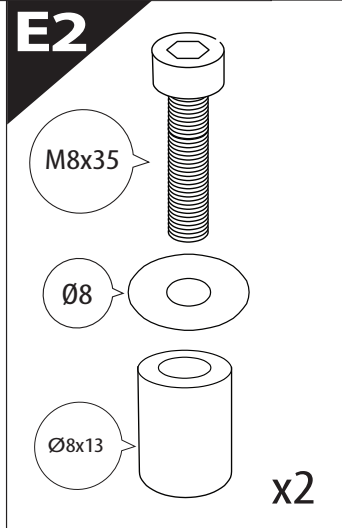

Tessera Roll+

Basic Version + ⚙️ S-KIT

Installation Manual

PART NUMBER(S)	Model Year
TESS 140411 ROLL+S-KIT	ISUZU DMAX 2021+ OEM ROLL BAR
Cab(s)	Installation Time / Weight
Double Cab	40-60 minutes / 53-57 kg