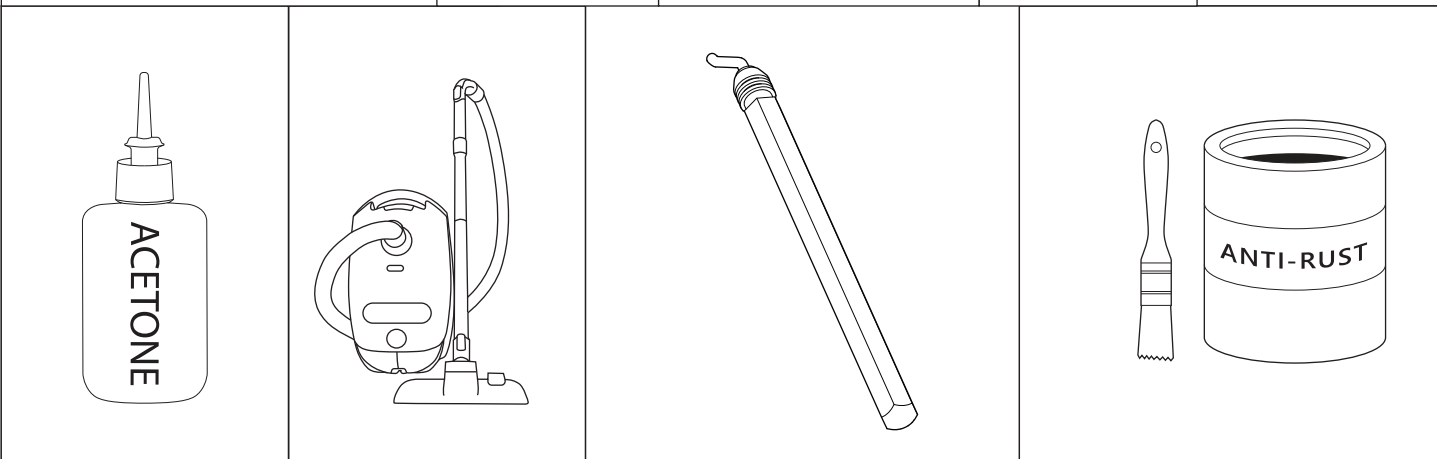

Tessera Roll+

Basic Version + ⚙️ S-KIT

Installation Manual

PART NUMBER(S)	Model Year
TESS 140411 ROLL+S-KIT	ISUZU DMAX 2021+ OEM ROLL BAR
Cab(s)	Installation Time / Weight
Double Cab	40-60 minutes / 53-57 kg