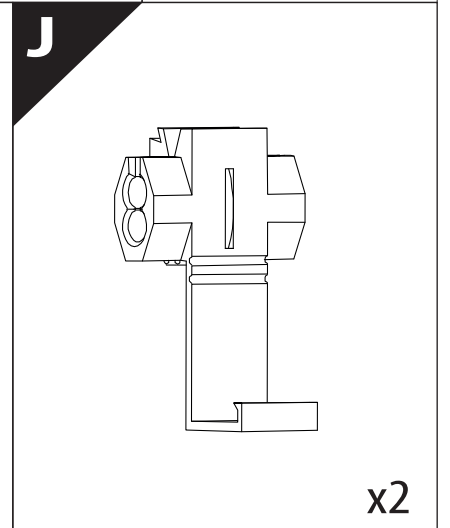

Tessera Roll+

Basic Version + ⚙️ S-KIT

Installation Manual

PART NUMBER(S)	Model Year
TESS 140411 ROLL+S-KIT	ISUZU DMAX 2021+ OEM ROLL BAR
Cab(s)	Installation Time / Weight
Double Cab	40-60 minutes / 53-57 kg