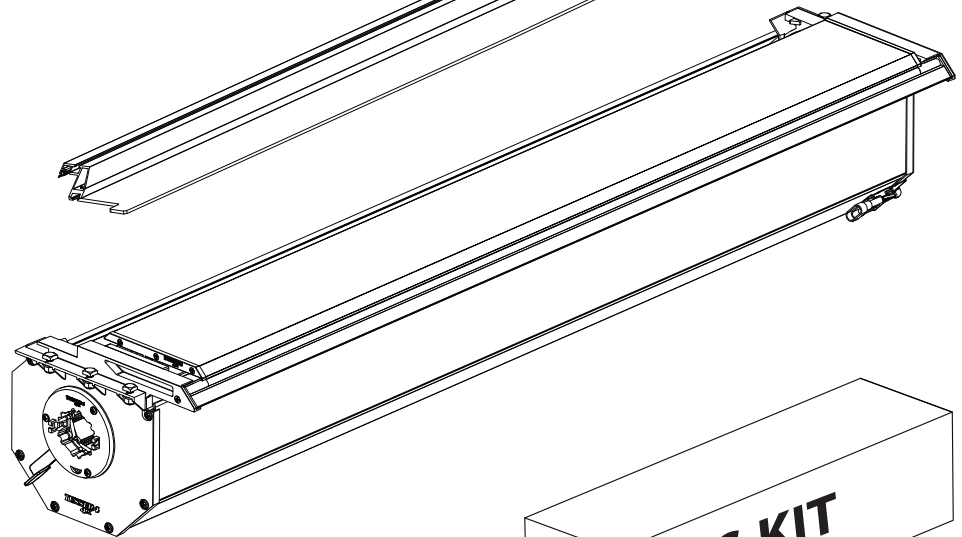

Tessera Roll+

Basic Version + ⚙️ S-KIT

Installation Manual

PART NUMBER(S)	Model Year
TESS 140411 ROLL+S-KIT	ISUZU DMAX 2021+ OEM ROLL BAR
Cab(s)	Installation Time / Weight
Double Cab	40-60 minutes / 53-57 kg