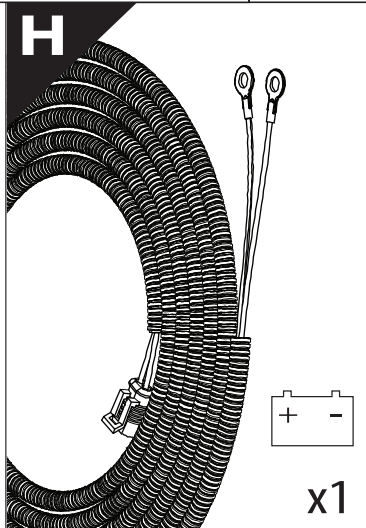

Tessera Roll+

Basic Version + ⚙️ S-KIT

Installation Manual

PART NUMBER(S)	Model Year
TESS 140411 ROLL+S-KIT	ISUZU DMAX 2021+ OEM ROLL BAR
Cab(s)	Installation Time / Weight
Double Cab	40-60 minutes / 53-57 kg