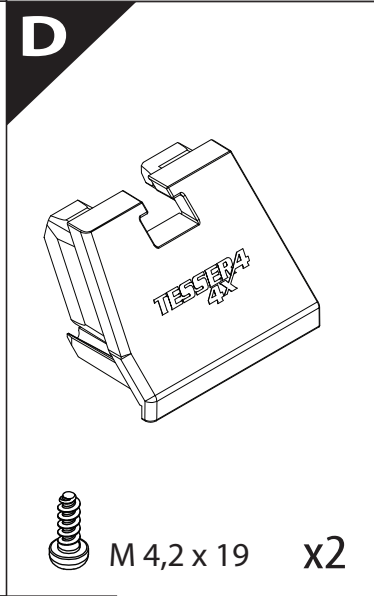

Tessera Roll+

Basic Version + ⚙️ S-KIT

Installation Manual

PART NUMBER(S)	Model Year
TESS 140411 ROLL+S-KIT	ISUZU DMAX 2021+ OEM ROLL BAR
Cab(s)	Installation Time / Weight
Double Cab	40-60 minutes / 53-57 kg