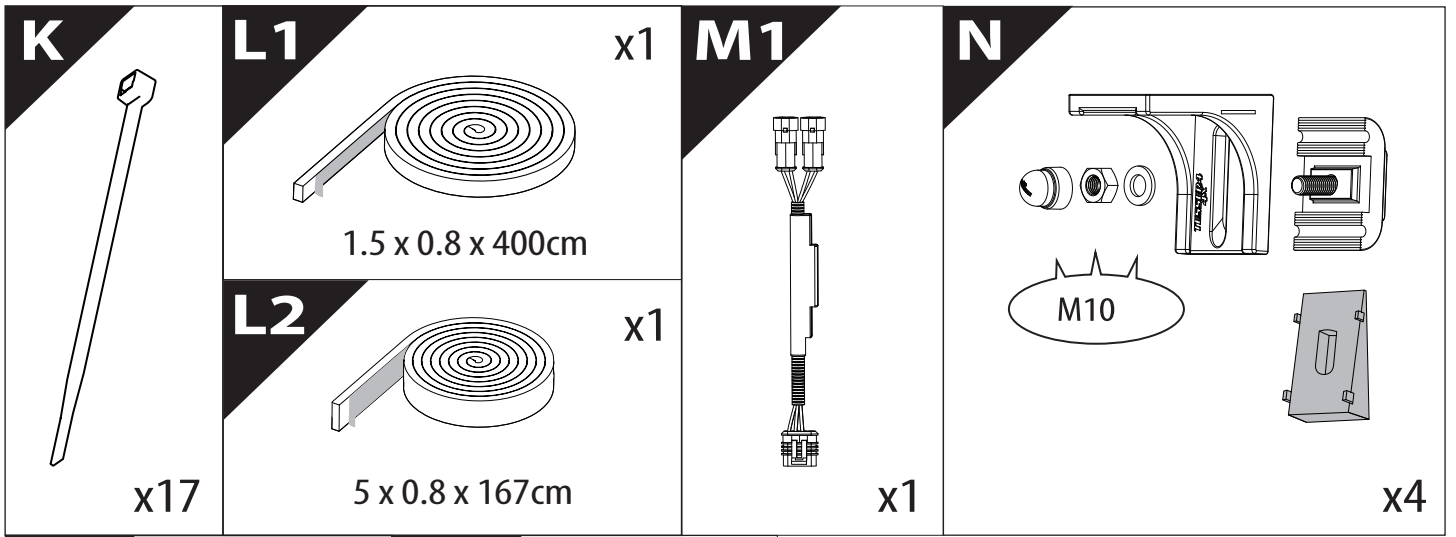

Tessera Roll+

Basic Version + ⚙️ S-KIT

Installation Manual

PART NUMBER(S)	Model Year
TESS 140411 ROLL+S-KIT	ISUZU DMAX 2021+ OEM ROLL BAR
Cab(s)	Installation Time / Weight
Double Cab	40-60 minutes / 53-57 kg