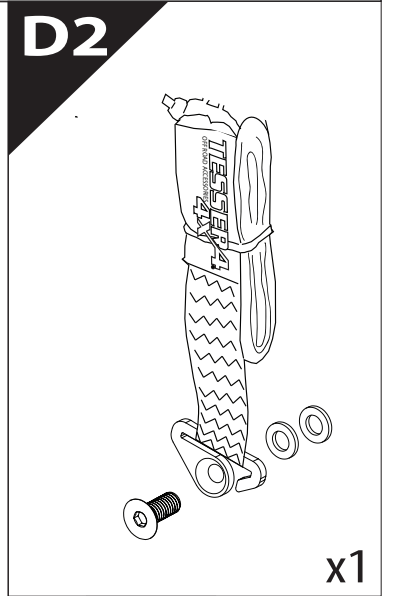

Tessera Roll+

Basic Version + ⚙️ S-KIT

Installation Manual

PART NUMBER(S)	Model Year
TESS 140411 ROLL+S-KIT	ISUZU DMAX 2021+ OEM ROLL BAR
Cab(s)	Installation Time / Weight
Double Cab	40-60 minutes / 53-57 kg