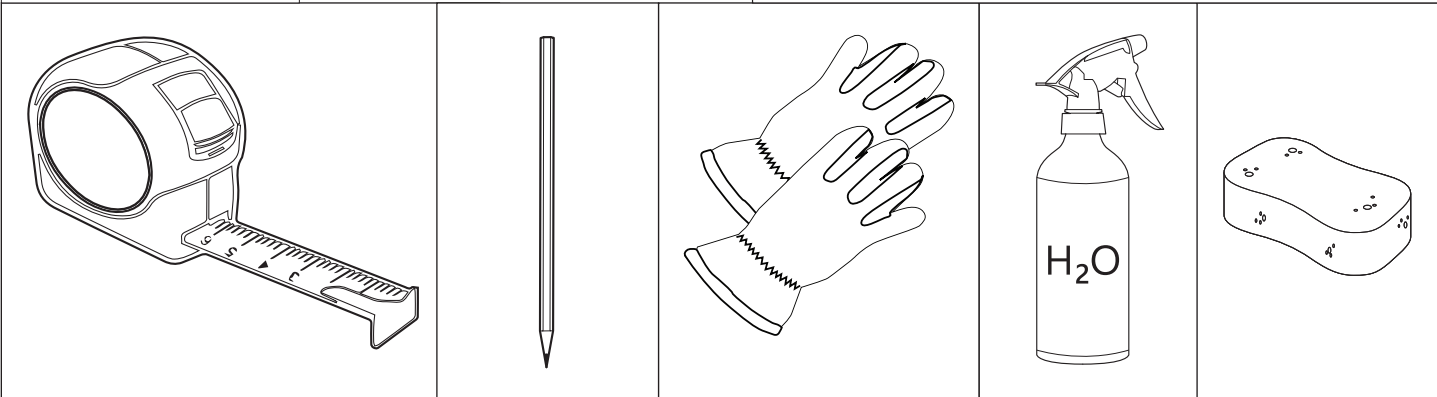

Tessera Roll+

Basic Version + ⚙️ S-KIT

Installation Manual

PART NUMBER(S)	Model Year
TESS 140411 ROLL+S-KIT	ISUZU DMAX 2021+ OEM ROLL BAR
Cab(s)	Installation Time / Weight
Double Cab	40-60 minutes / 53-57 kg