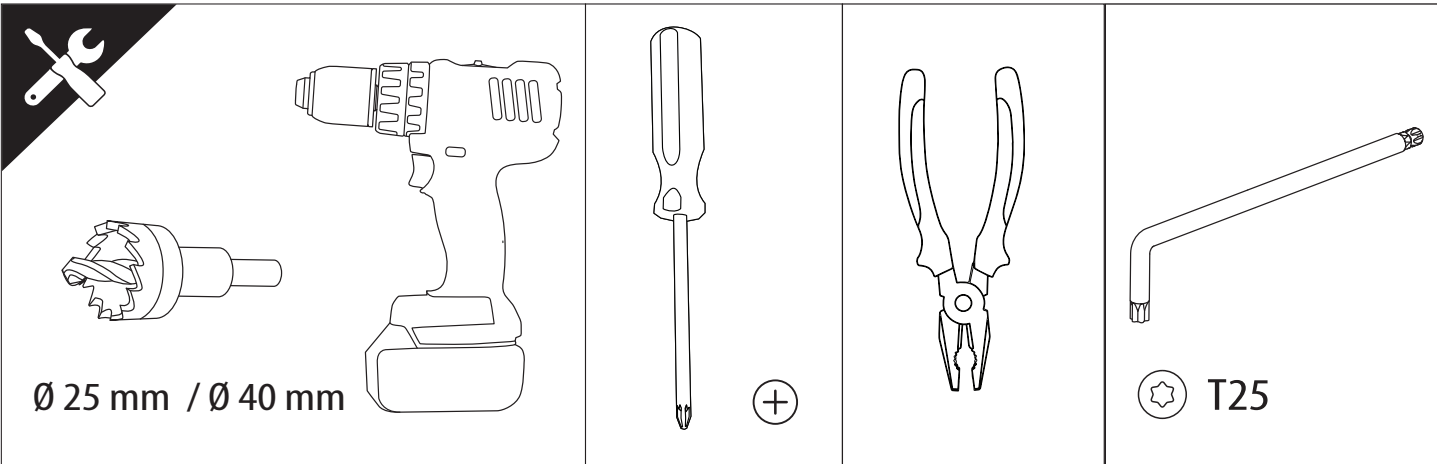

Tessera Roll+

Basic Version + ⚙️ S-KIT

Installation Manual

PART NUMBER(S)	Model Year
TESS 140411 ROLL+S-KIT	ISUZU DMAX 2021+ OEM ROLL BAR
Cab(s)	Installation Time / Weight
Double Cab	40-60 minutes / 53-57 kg