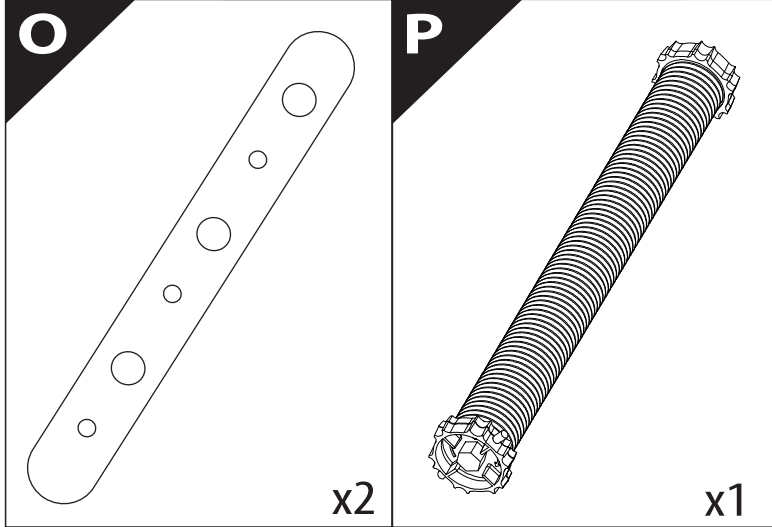

Tessera Roll+

Basic Version + ⚙️ S-KIT

Installation Manual

PART NUMBER(S)	Model Year
TESS 140411 ROLL+S-KIT	ISUZU DMAX 2021+ OEM ROLL BAR
Cab(s)	Installation Time / Weight
Double Cab	40-60 minutes / 53-57 kg