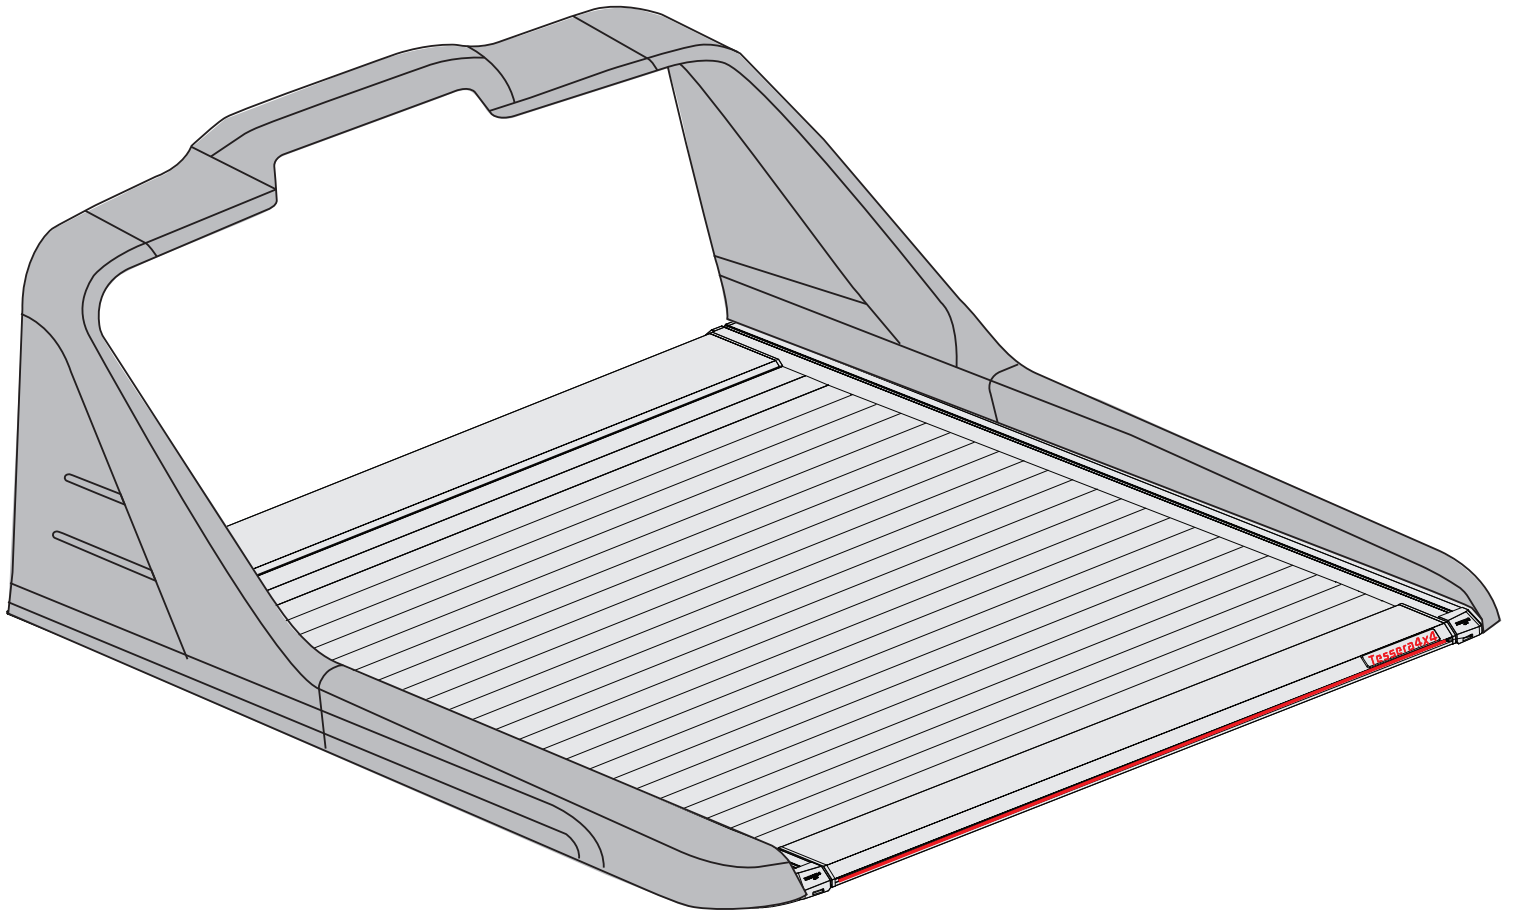

Tessera Roll+

Basic Version + ⚙️ S-KIT

Installation Manual

PART NUMBER(S)	Model Year
TESS 140411 ROLL+S-KIT	ISUZU DMAX 2021+ OEM ROLL BAR
Cab(s)	Installation Time / Weight
Double Cab	40-60 minutes / 53-57 kg