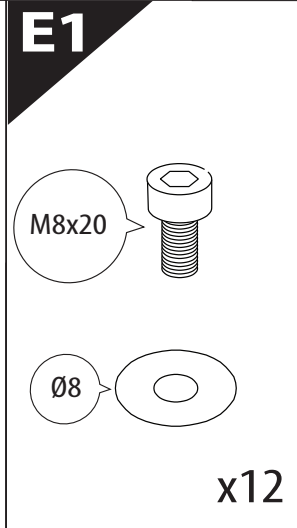

Tessera Roll+

Basic Version + ⚙️ S-KIT

Installation Manual

PART NUMBER(S)	Model Year
TESS 140411 ROLL+S-KIT	ISUZU DMAX 2021+ OEM ROLL BAR
Cab(s)	Installation Time / Weight
Double Cab	40-60 minutes / 53-57 kg

B

A

KITS

L

3

4

11

12