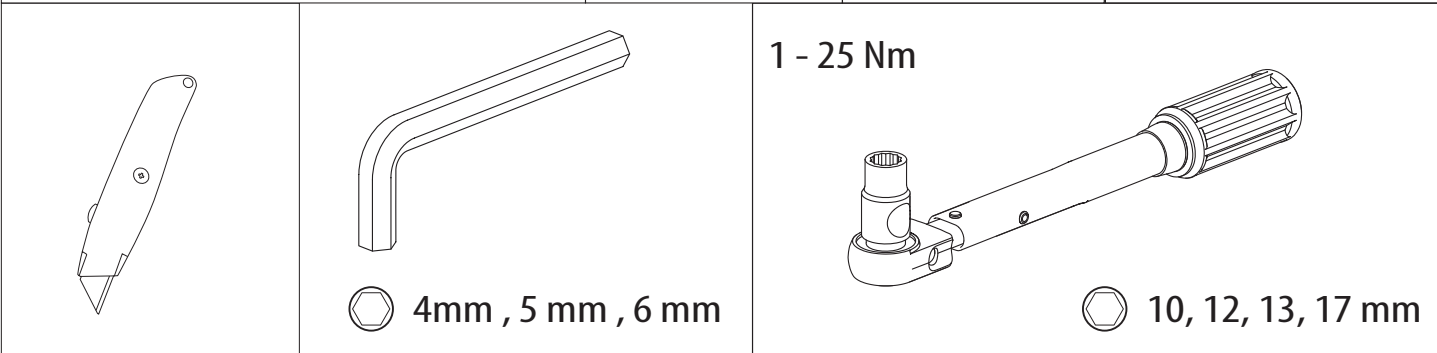

Tessera Roll+

Basic Version + ⚙️ S-KIT

Installation Manual

PART NUMBER(S)	Model Year
TESS 140411 ROLL+S-KIT	ISUZU DMAX 2021+ OEM ROLL BAR
Cab(s)	Installation Time / Weight
Double Cab	40-60 minutes / 53-57 kg