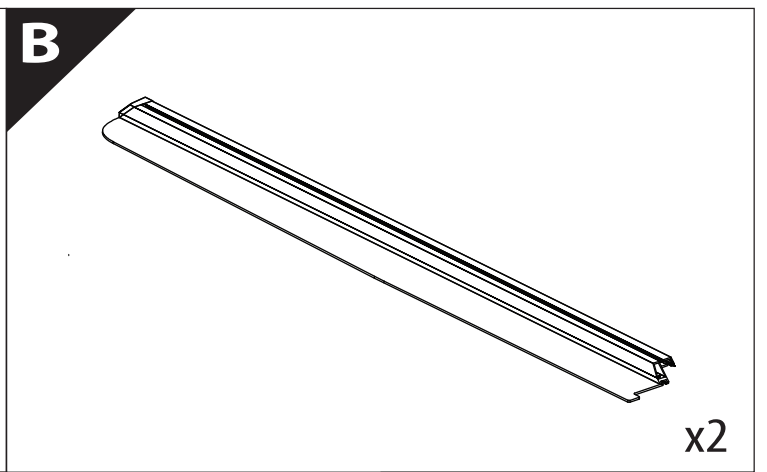

Tessera Roll+

Basic Version + ⚙️ S-KIT

Installation Manual

PART NUMBER(S)	Model Year
TESS 140411 ROLL+S-KIT	ISUZU DMAX 2021+ OEM ROLL BAR
Cab(s)	Installation Time / Weight
Double Cab	40-60 minutes / 53-57 kg