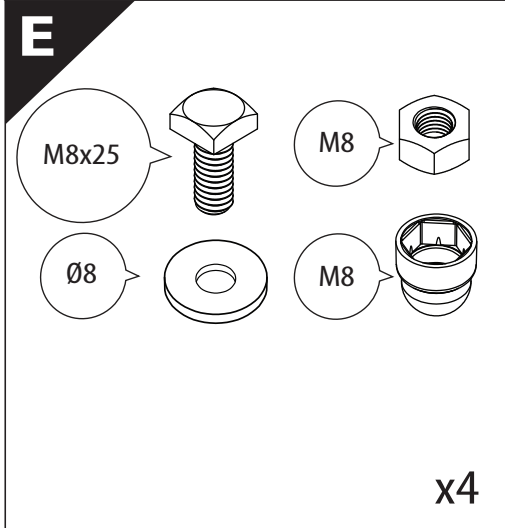

Tessera Roll+

Basic Version + ⚙️ S-KIT

Installation Manual

PART NUMBER(S)	Model Year
TESS 140411 ROLL+S-KIT	ISUZU DMAX 2021+ OEM ROLL BAR
Cab(s)	Installation Time / Weight
Double Cab	40-60 minutes / 53-57 kg