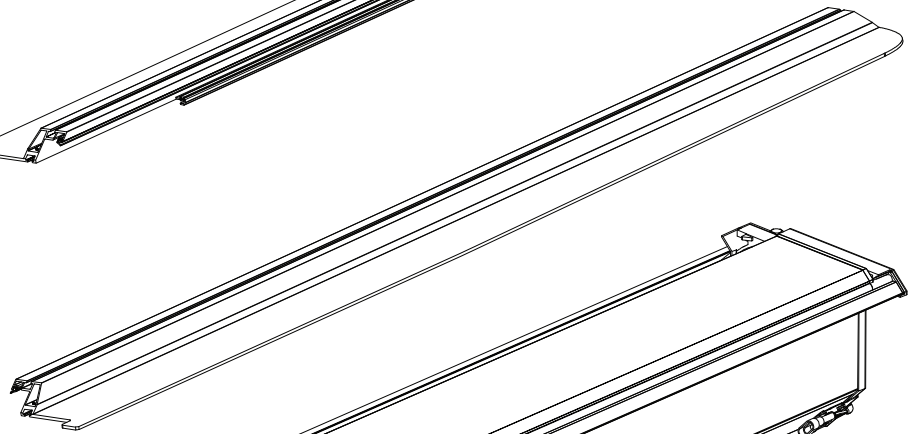

Tessera Roll+

Basic Version + ⚙️ S-KIT

Installation Manual

PART NUMBER(S)	Model Year
TESS 140411 ROLL+S-KIT	ISUZU DMAX 2021+ OEM ROLL BAR
Cab(s)	Installation Time / Weight
Double Cab	40-60 minutes / 53-57 kg