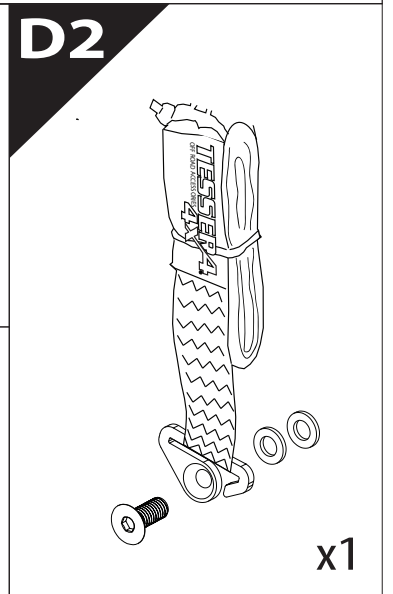

Tessera Roll+

Basic Version + ⚡ E-KIT

Installation Manual

PART NUMBER(S)	Model Year
TESS 1426 ROLL+E-KIT	GMC Sierra 1500 2014 -> 2018 & 2019+
TESS 1427 ROLL+ E-KIT	
Cab(s)	Installation Time / Weight
Short Bed 5.8" & Standard Bed 6.6"	40-60 minutes / 53-57 kg