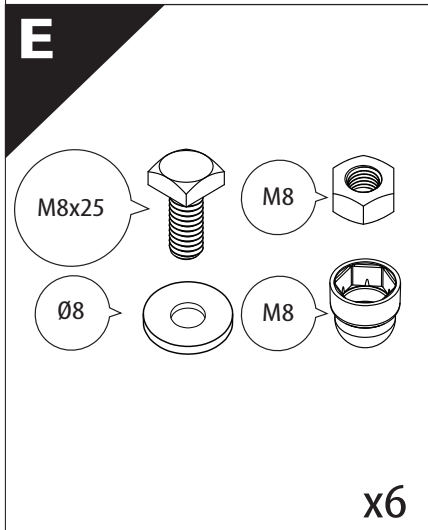

Tessera Roll+

Basic Version + ⚡ E-KIT

Installation Manual

PART NUMBER(S)	Model Year
TESS 1426 ROLL+E-KIT	GMC Sierra 1500 2014 -> 2018 & 2019+
TESS 1427 ROLL+ E-KIT	
Cab(s)	Installation Time / Weight
Short Bed 5.8" & Standard Bed 6.6"	40-60 minutes / 53-57 kg