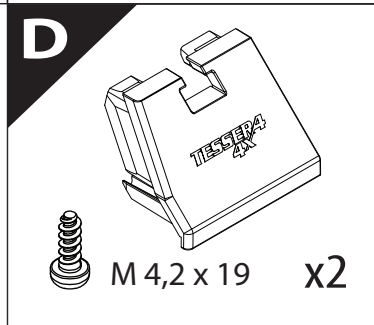

Tessera Roll+

Basic Version + ⚡ E-KIT

Installation Manual

PART NUMBER(S)	Model Year
TESS 1426 ROLL+E-KIT	GMC Sierra 1500 2014 -> 2018 & 2019+
TESS 1427 ROLL+ E-KIT	
Cab(s)	Installation Time / Weight
Short Bed 5.8" & Standard Bed 6.6"	40-60 minutes / 53-57 kg