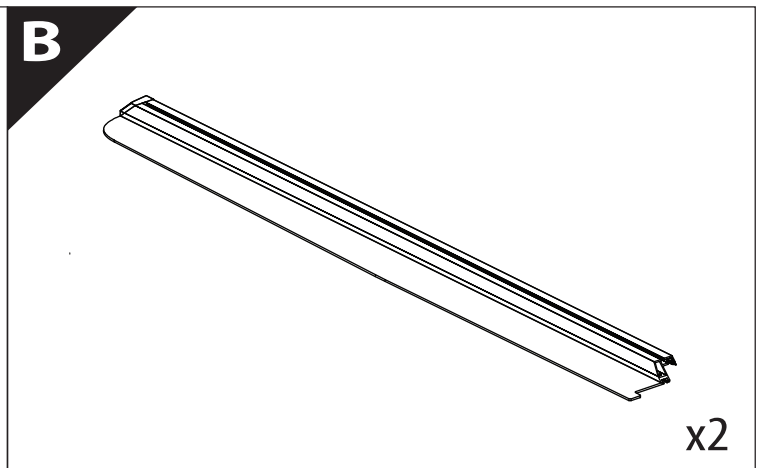

Tessera Roll+

Basic Version + ⚡ E-KIT

Installation Manual

PART NUMBER(S)	Model Year
TESS 1426 ROLL+E-KIT	GMC Sierra 1500 2014 -> 2018 & 2019+
TESS 1427 ROLL+ E-KIT	
Cab(s)	Installation Time / Weight
Short Bed 5.8" & Standard Bed 6.6"	40-60 minutes / 53-57 kg