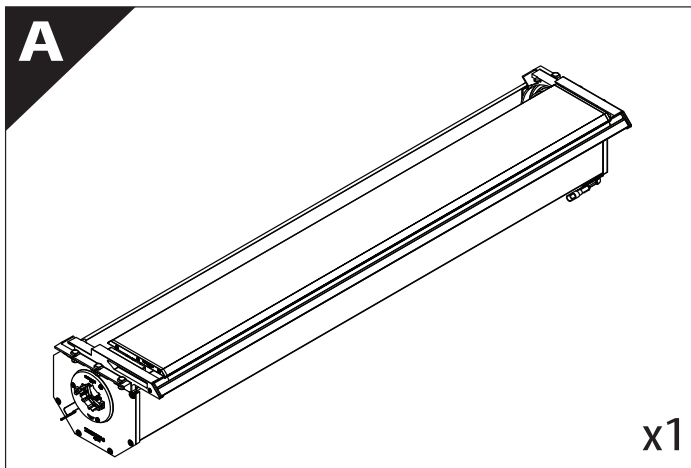

Tessera Roll+

Basic Version + ⚡ E-KIT

Installation Manual

PART NUMBER(S)	Model Year
TESS 1426 ROLL+E-KIT	GMC Sierra 1500 2014 -> 2018 & 2019+
TESS 1427 ROLL+ E-KIT	
Cab(s)	Installation Time / Weight
Short Bed 5.8" & Standard Bed 6.6"	40-60 minutes / 53-57 kg