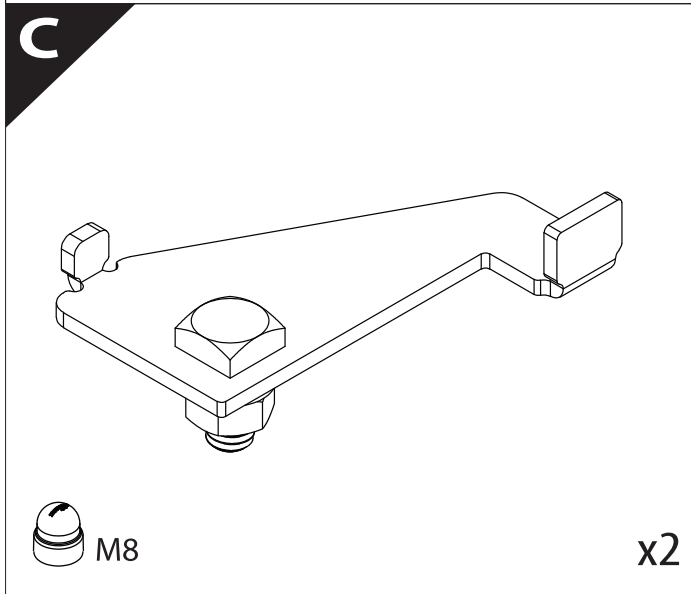

Tessera Roll+

Basic Version + ⚡ E-KIT

Installation Manual

PART NUMBER(S)	Model Year
TESS 1426 ROLL+E-KIT	GMC Sierra 1500 2014 -> 2018 & 2019+
TESS 1427 ROLL+ E-KIT	
Cab(s)	Installation Time / Weight
Short Bed 5.8" & Standard Bed 6.6"	40-60 minutes / 53-57 kg