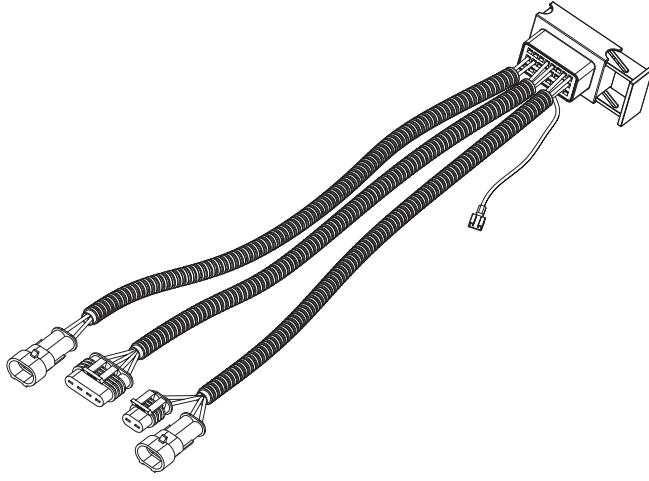

M2

x1

N

x1

O

x1

P

x1

Q

x6

R

x2

S

x2