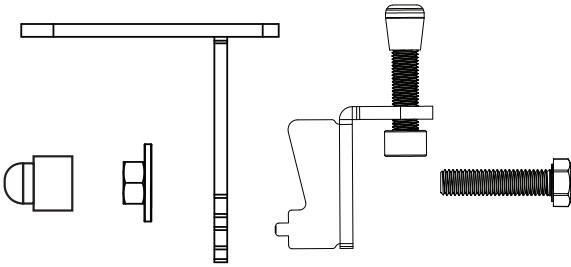

M2

x1

N

x1

O

x1

P

x1

Q

x6

R

x2

S

x2