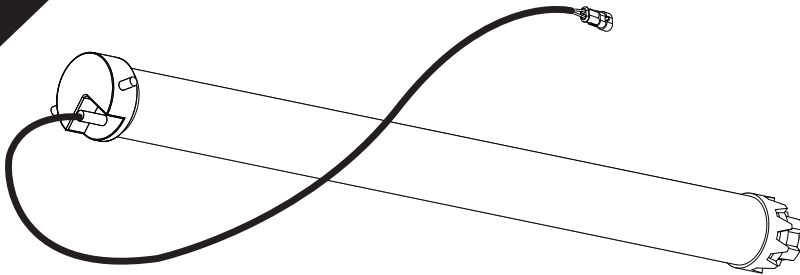

M2

x1

N

x1

O

x1

P

x1

Q

x6

R

x2

S

x2