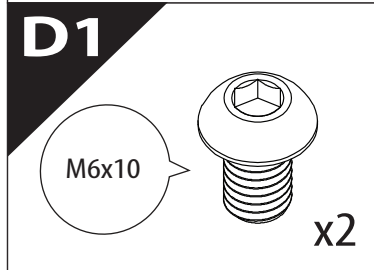

Tessera Roll+

Basic Version + ⚡ E-KIT

Installation Manual

PART NUMBER(S)	Model Year
TESS 1426 ROLL+E-KIT	GMC Sierra 1500 2014 -> 2018 & 2019+
TESS 1427 ROLL+ E-KIT	
Cab(s)	Installation Time / Weight
Short Bed 5.8" & Standard Bed 6.6"	40-60 minutes / 53-57 kg