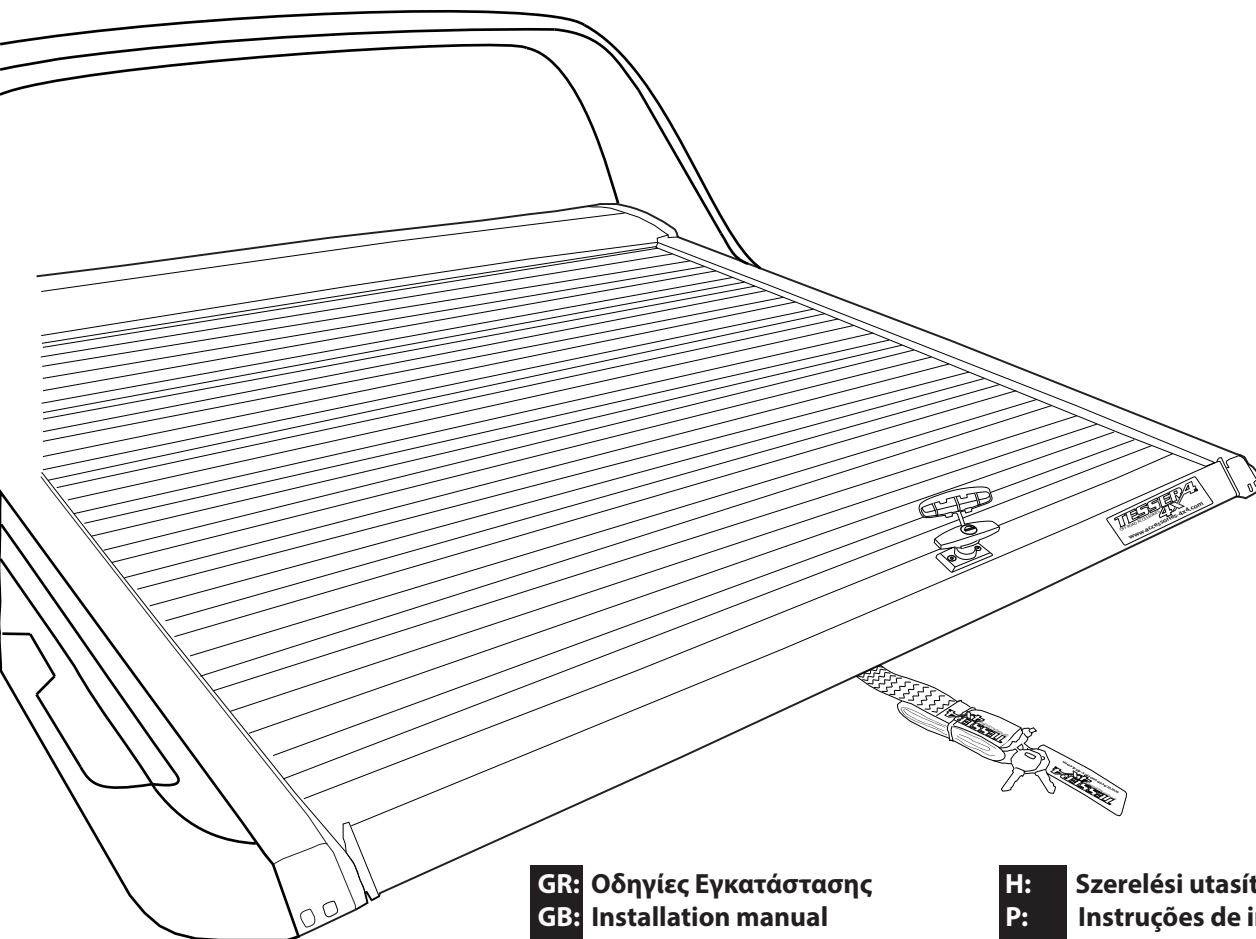

PART NUMBER(S)	Model Year
SOT-1308 ROLL	Ford Ranger (T6) 2012+ with WildTrak's original roll bar
SOT-1309 ROLL	
Cab(s)	Installation Time / Weight
Double cab & Space cab	60-75 minutes / 53-57 kg

Aluminum Roller Lid-Shutter (SOT-ROLL Series by Tessera4x4)