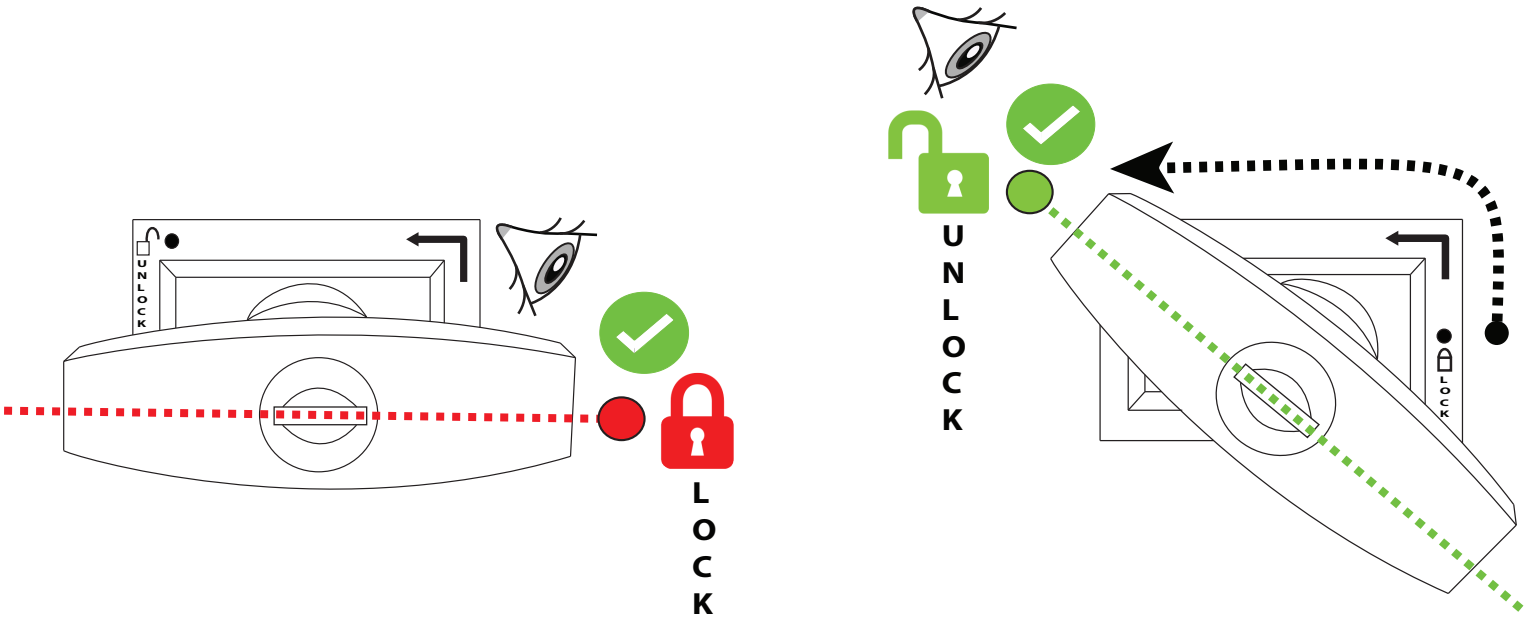

WURTH 0890 222