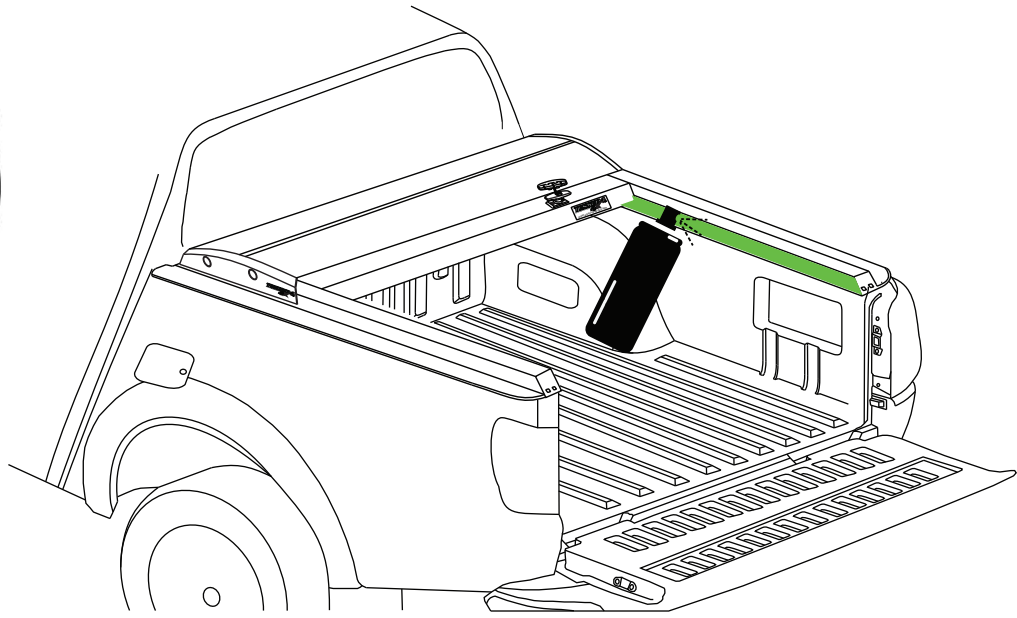

WURTH 0890 222