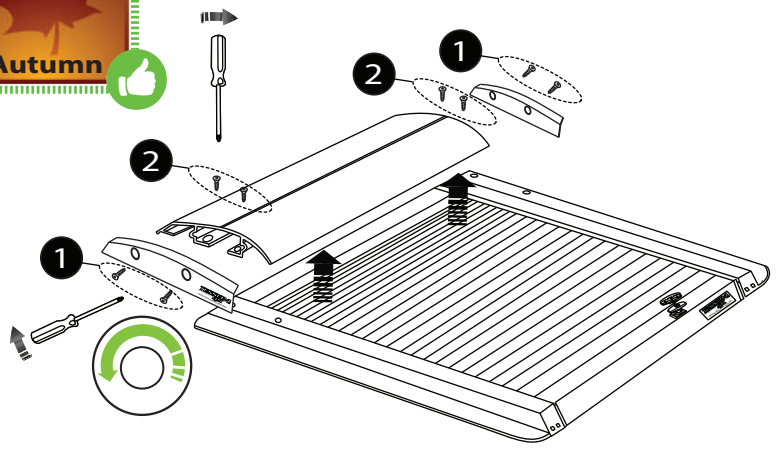

WURTH 0890 222