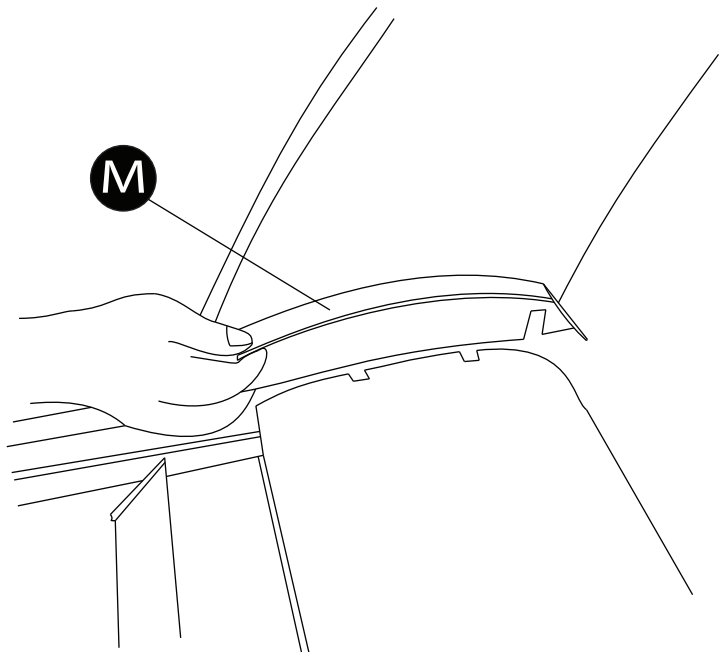

16

2012 → 2017

2018+

A)

H

B)

C)

17

2012 → 2017

2018+

M

M