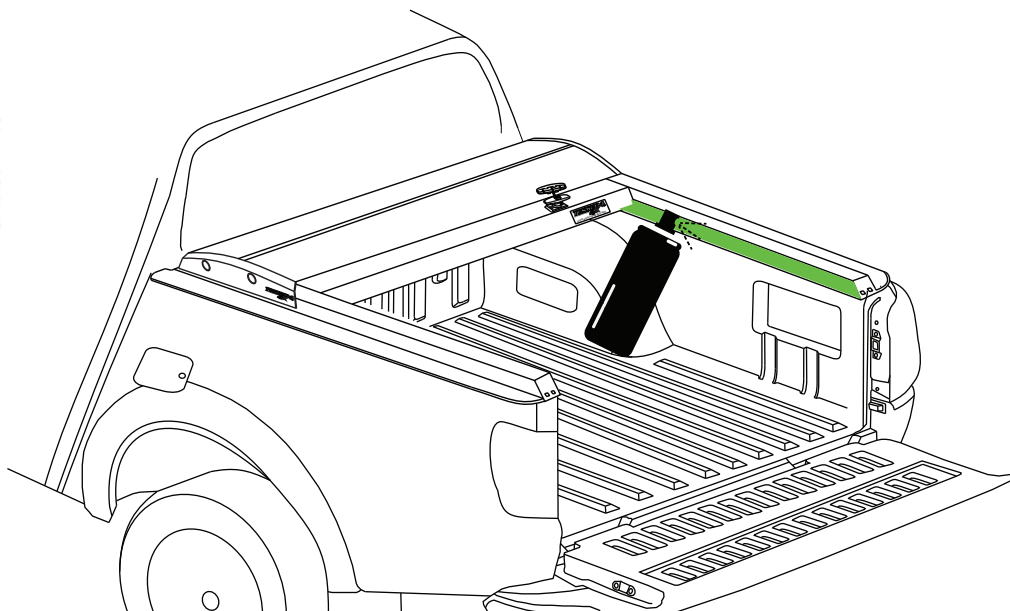

WURTH 0890 222