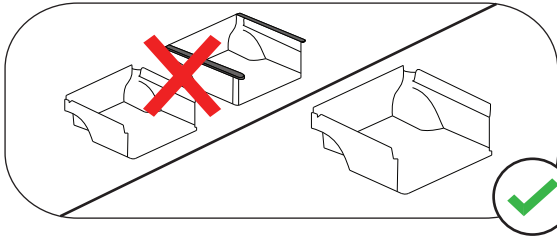

15

A)

No.13   No.17

B)

T40   No.13