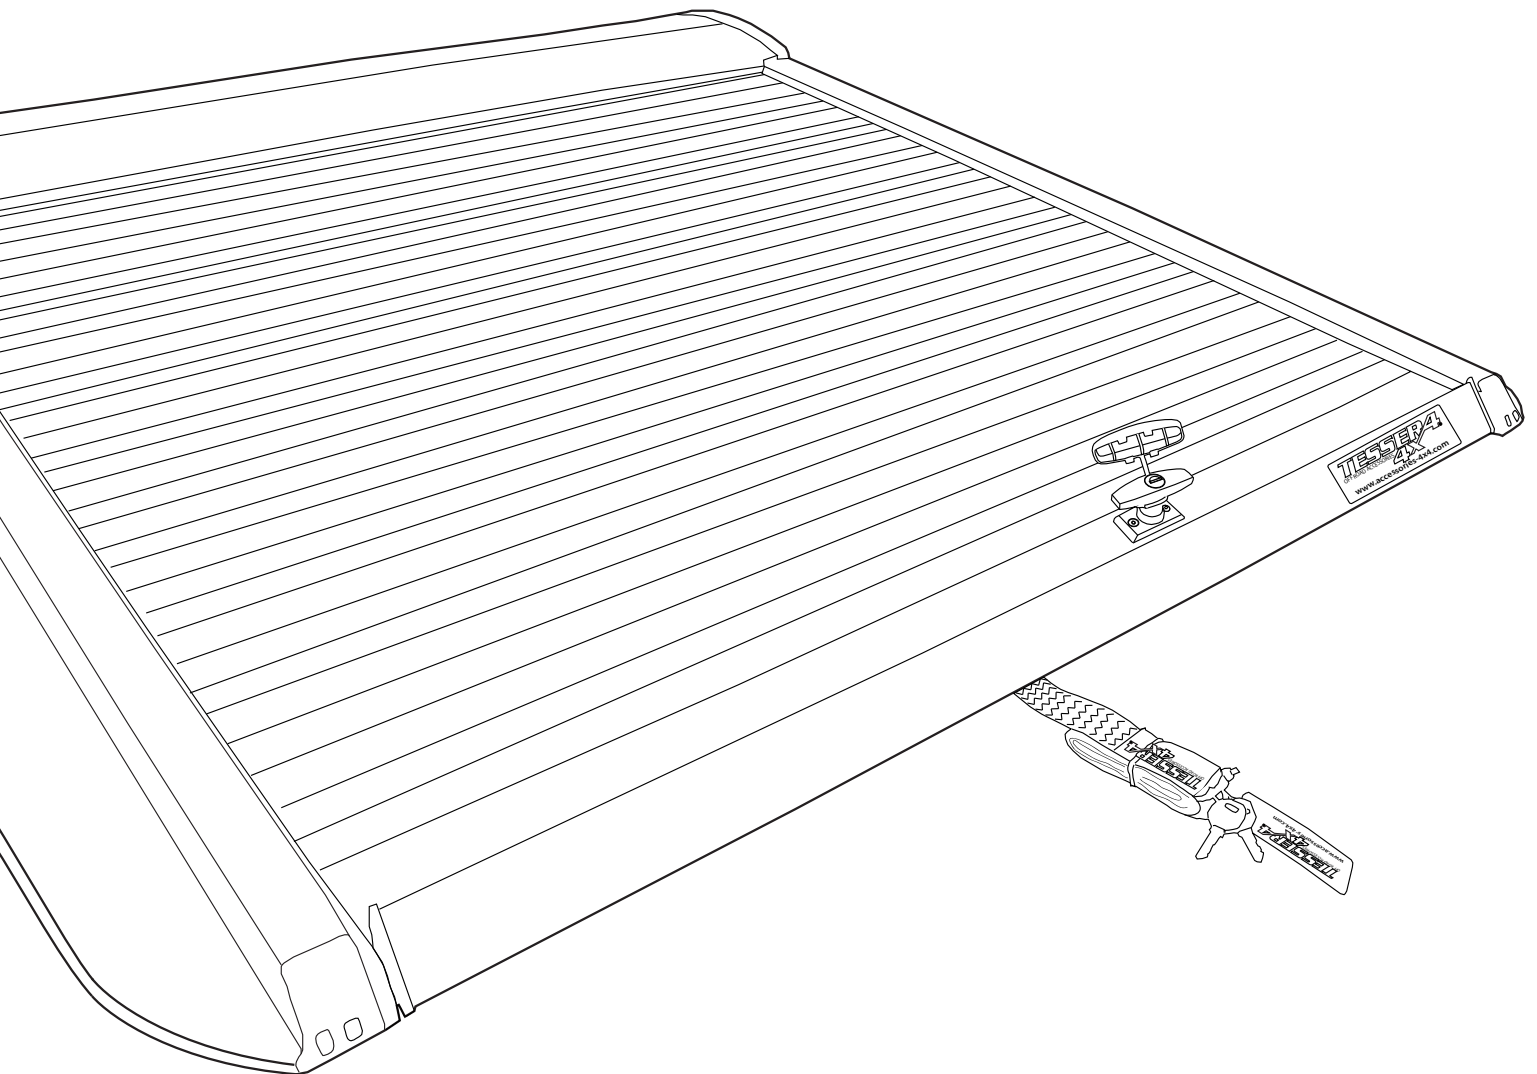

Customer Service: +30 (210) 5541161, +30 (210) 5541154 (08:00 - 16:00 EET)

Fax: +30 (210) 5541443

Support department: info@gianso.gr

Website: www.accessories-4x4.com

Address: 19.5 km of National road Athens-Korinthos (Elefsina) Greece, P.C: 19200