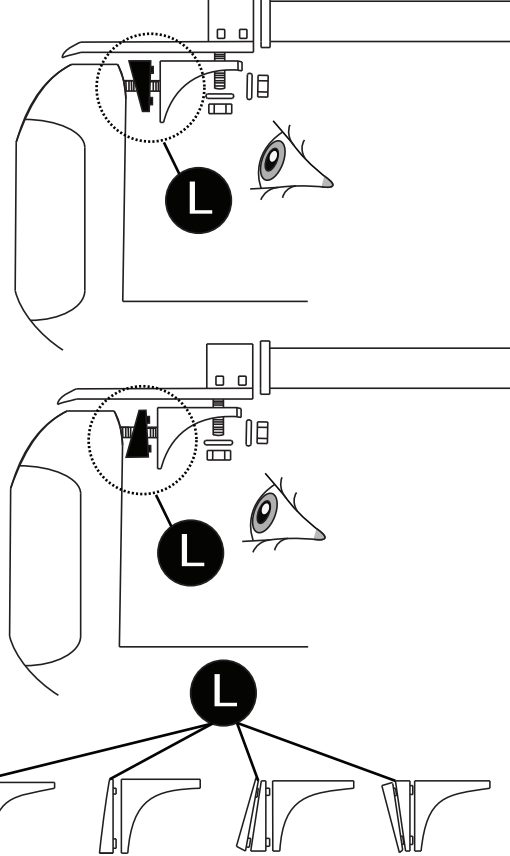

15

A)

No.13   No.17

B)

T40   No.13