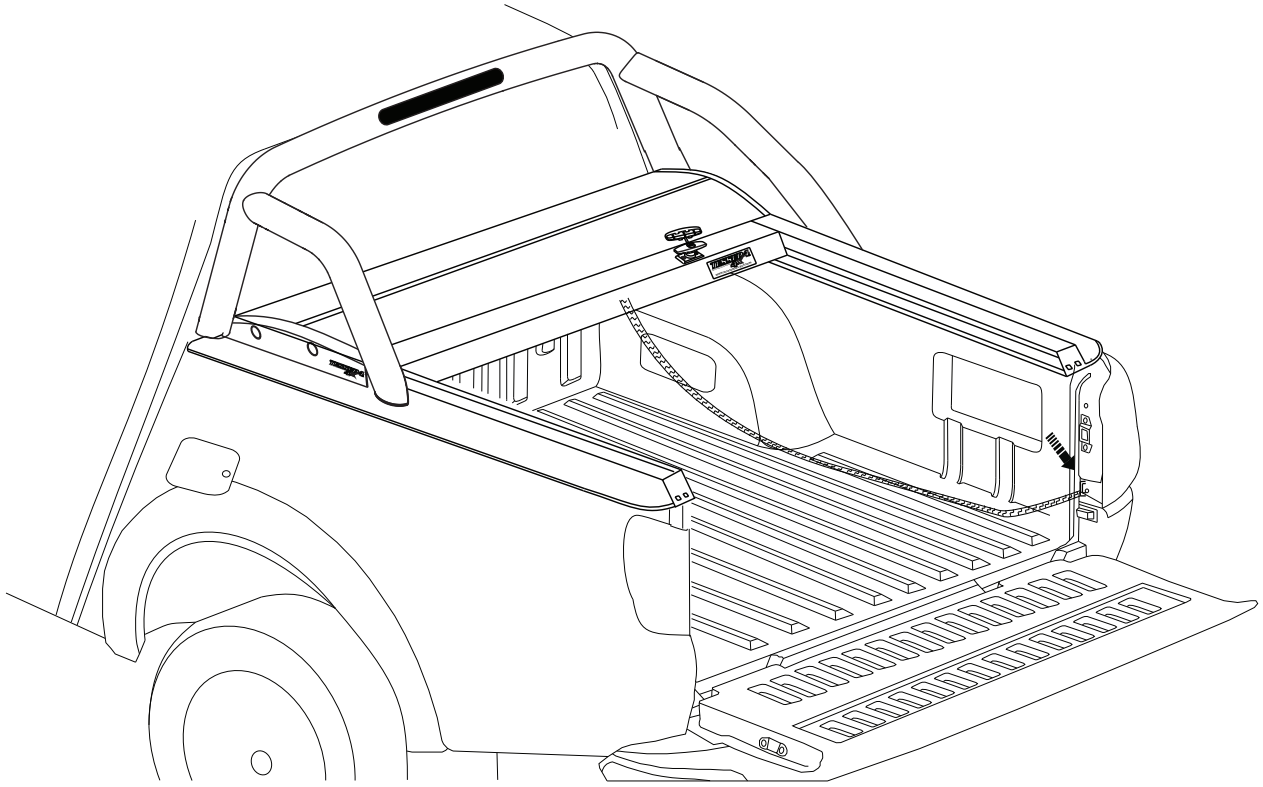

Aluminum Roller Lid-Shutter (SOT-ROLL Series by Tessera4x4)

Customer Service: +30 (210) 5541161, +30 (210) 5541154 (08:00 - 16:00 EET)

Fax: +30 (210) 5541443

Support department: info@gianso.gr

Website: www.accessories-4x4.com