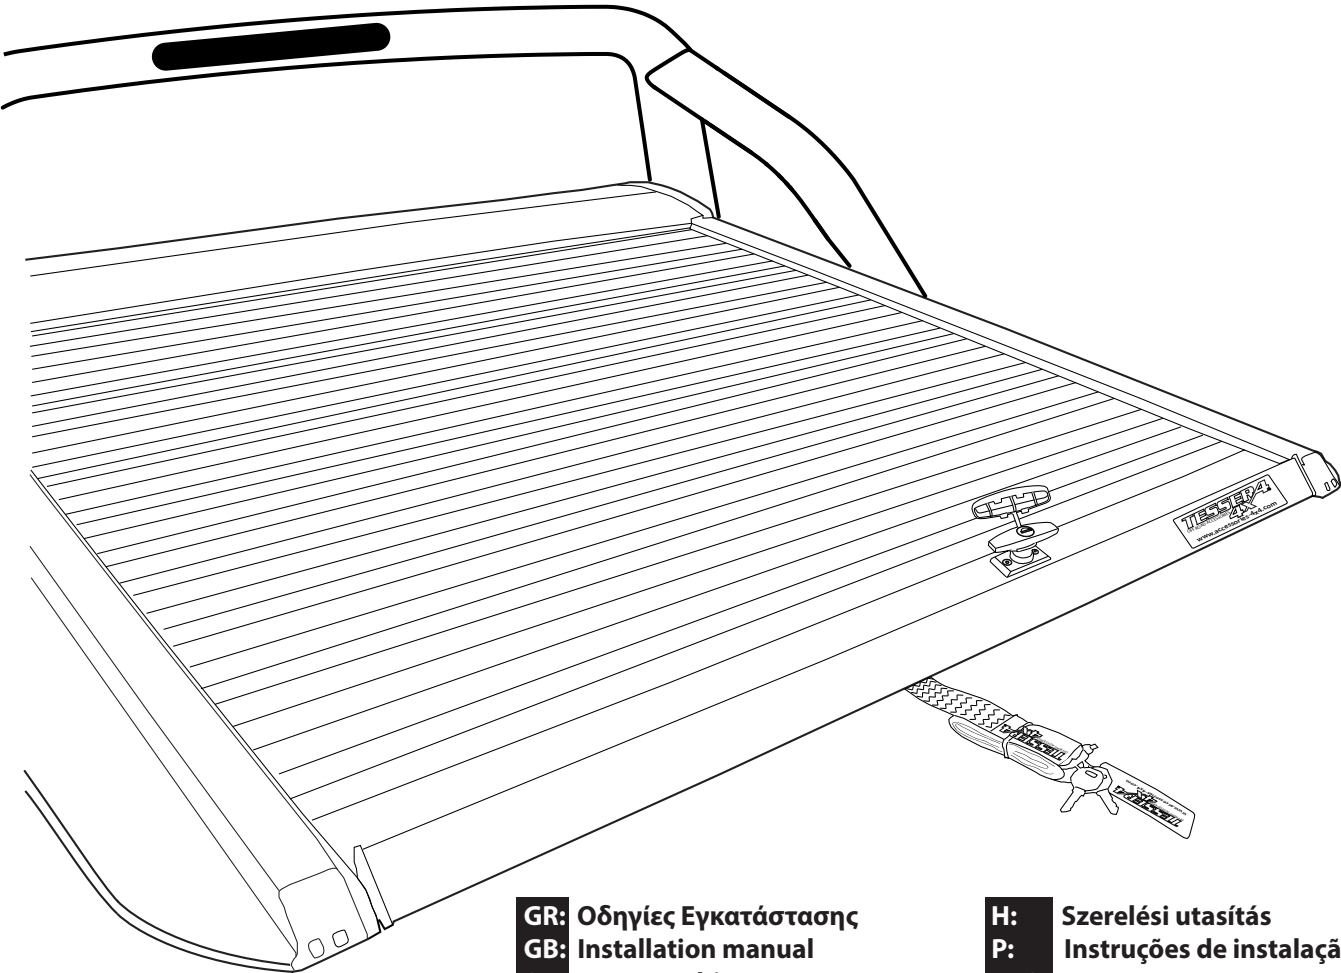

PART NUMBER(S)	Model Year
SOT-1306 ROLL	Ford Ranger (T6) 2012+ with Ford's original roll bar
SOT-1307 ROLL	
Cab(s)	Installation Time / Weight
Double cab & Space cab	60-75 minutes / 53-57 kg

Aluminum Roller Lid-Shutter (SOT-ROLL Series by Tessera4x4)