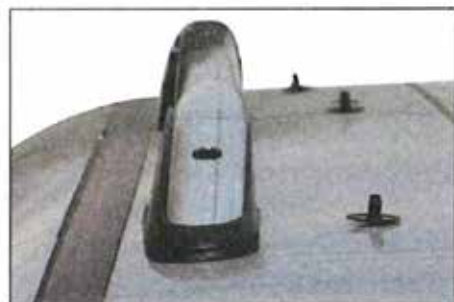

x6

x6

M6 x 40, x2

M6 x 60, x2

M6 x 70, x2

1)

2)

3)

4)

5)

m6 x 40

6)

Plastic Plug