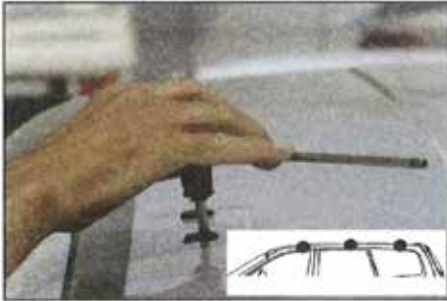

Montagetid
30 minuter

x6

x6

M6 x 40, x2

M6 x 60, x2

M6 x 70, x2

1)

2)