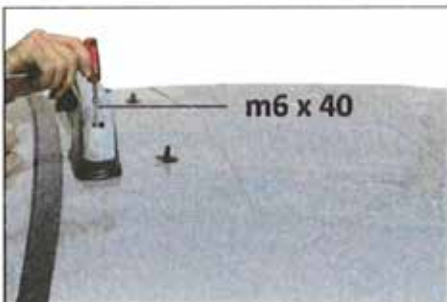

x6

x6

M6 x 40, x2

M6 x 60, x2

M6 x 70, x2

1)

2)

3)

4)

5)

m6 x 40

6)

Plastic Plug