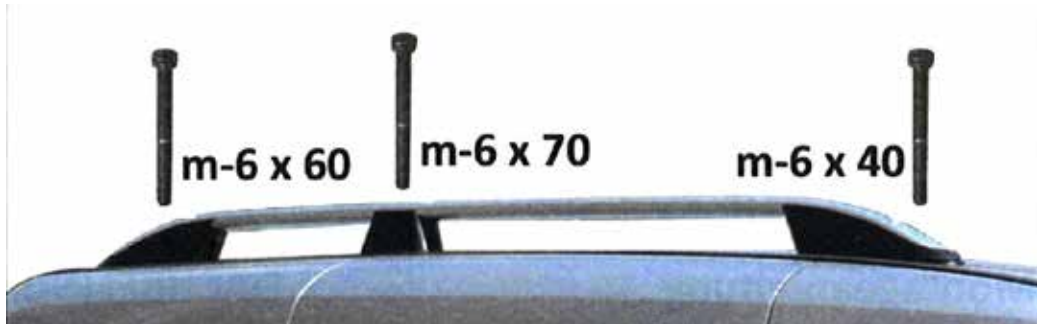

Montagetid
30 minuter

x6

x6

M6 x 40, x2

M6 x 60, x2

M6 x 70, x2

1)

2)